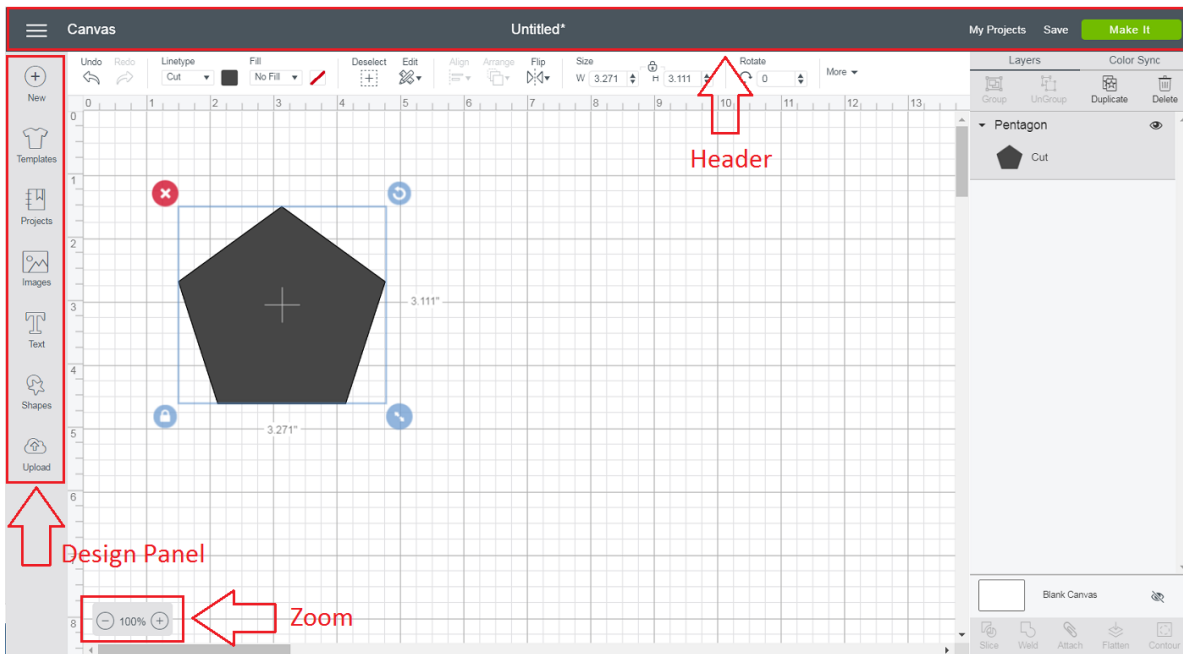

Help Center > Design Space > How To

## Design Space - Canvas Overview

The Canvas is where you will design your projects. On the Canvas, you can add and edit projects, images, and text.

**Note:** Applies to Design Space used on a Windows or Mac computer.